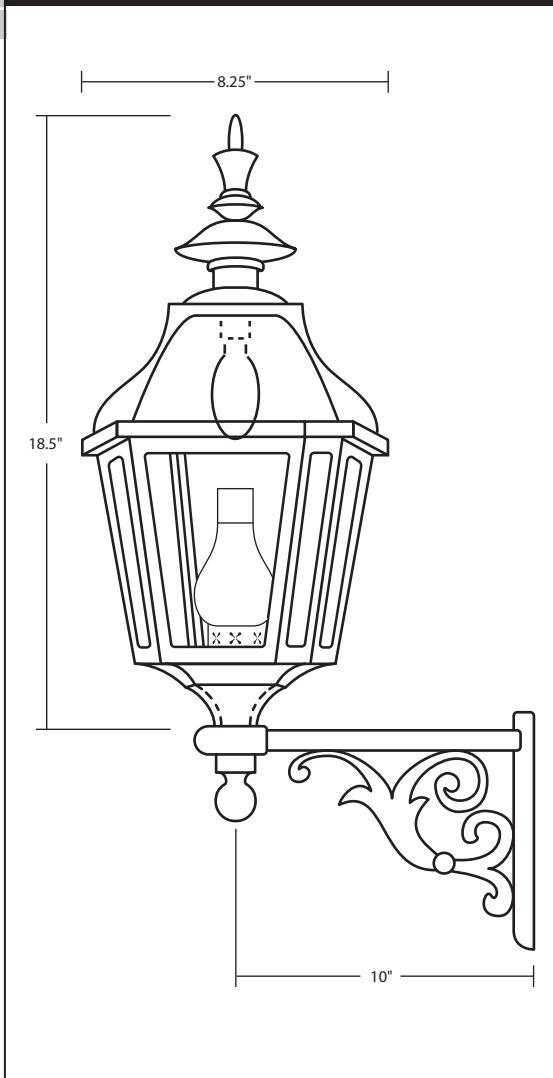

WLS LIGHTING SYSTEMS

858WM DECORATIVE WALL MOUNT SERIES

SPECIFICATIONS

HOUSING - Heavy wall cast aluminum frame and top.

LENS - Clear polycarbonate panels.

REFLECTOR - Segmented specular aluminum type V light distribution.

LAMPS - 50W Metal halide, vertical lamp.

BALLAST - High power factor (specify voltage).

FINISH - Polyester powder fuse coating (specify color).

ORDERING INFORMATION

SELECT APPROPRIATE CHOICE FROM EACH COLUMN TO FORMULATE ORDER CODE. Refer to example below.