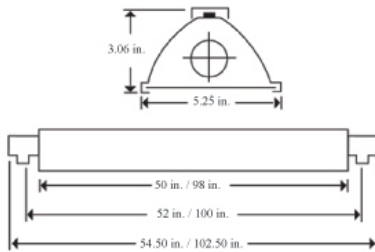

### DIMENSIONS

### SPECIFICATIONS

**HOUSING** - Sealed aluminum extrusion with white interior and cast aluminum end plates.

**LENS** - Diffuser/ lens is a smooth clear acrylic.

**LIGHT SOURCE** - Available in T5, T5HO, T8, and T12HO lamps. Available in 28 and 58 watts. T5 and T5HO available in 46" with 1 or 2 lamps. T8 available in 48" with 1 lamp. T12HO available in 48" or 96" with 1 lamp.