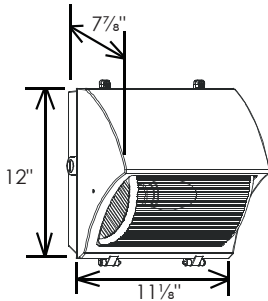

DIMENSIONS

CSA Certified
listed for wet locations