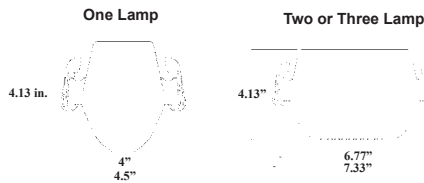

WLS LIGHTING SYSTEMS

CIT SERIES HARSH ENVIRONMENT ENCLOSURE

DIMENSIONS

SPECIFICATIONS

HOUSING - One-piece compression-molded polyester fiberglass housing with polycarbonate latches. Ballast / component tray attaches to fixture body with pinch-release clips. 1/2" conduit entry hole in each end of housing with weather tight plugs. Seamless continuously bonded poured-in-place polyurethane gasketing. Optional stainless steel latch with "keeper". Latches can be tamper proof with #6 screw.