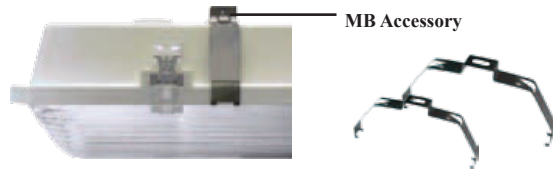

WLS LIGHTING SYSTEMS

CIT SERIES HARSH ENVIRONMENT ENCLOSURE

DIMENSIONS

SPECIFICATIONS

HOUSING - One-piece compression-molded polyester fiberglass housing with polycarbonate latches. Ballast / component tray attaches to fixture body with pinch-release clips. 1/2" conduit entry hole in each end of housing with weather tight plugs. Seamless continuously bonded poured-in-place polyurethane gasketing. Optional stainless steel latch with "keeper". Latches can be tamper proof with #6 screw.

DIFFUSER - High reflectance component tray reflector. 100% impact modified UV stabilizer acrylic linear ribbed lens with smooth exterior face for easy cleaning.

LIGHT SOURCE - Fluorescent 22", 24", 46" and 48". T5, T8, T5HO lamp types.

BALLAST - Thermally protected, class P, HPF, non PCB. UL listed for wet areas.

ORDERING INFORMATION SELECT APPROPRIATE CHOICE FROM EACH COLUMN TO FORMULATE ORDER CODE. Refer to example below.					
SERIES	LENS	LAMP COUNT	LIGHT SOURCE	BALLAST & VOLTAGE	OPTIONS
CIT	LB - Linear Ribbed Acrylic PC - Polycarbonate	1 Lamp 2 Lamps 3 Lamps	17 - 24" T8, 2' nom. length 14 - 22" T5, 2' nom. length 24 - 22" T5HO, 2' nom. length 32 - 48" T8, 4' nom. length 28 - 46" T5, 4' nom. length 54 - 46" T5HO, 4' nom. length 328 - 48" T8, 8' nom. length 288 - 46" T5, 8' nom. length 548 - 46" T5HO, 8' nom. length	E120 - Electronic, 120V E277 - Electronic, 277V MV - Electronic Multivolt (120 - 277V) H120 - Electronic, 120V Hi-Lume [1] H277 - Electronic, 277V Hi-Lume [1] HMV - Electronic, MV Hi-Lume [1] L120 - Electronic, 120V Lo-Lume [1] L277 - Electronic, 277V Lo-Lume [1] LMV - Electronic, MV Lo-Lume [1]	MB1 - Mounting bracket for 1 light MB2 - Mounting bracket for 2 or 3 lights. (2 per fixture) TL - Tamper resistant latching system SL - Stainless steel latch TSL - Tamper resistant stainless latch NO - No Option
CIT	LB	2	14	MV	NO