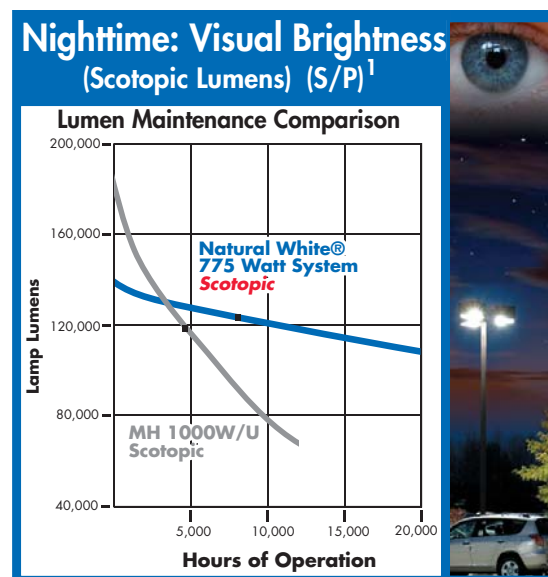

Daylight Indoors

Superior Color Rendering

What could be more natural than sunlight? WLS Lighting's pulse start Natural White® metal halide systems. With *Natural White*, blues are true blue, reds are more vibrant, whites are whiter, and skin tones appear as they do under sunlight. *Natural White* lamps, with a color temperature of 5000K and a CRI of 90+, bring daylight indoors!

WLS Lighting's *Natural White* systems have minimal light loss throughout their life. Compared to standard probe start metal halide systems, which lose up to 55% of their light through life, *Natural White* lamps lose only 20% of their initial lumens, comparable to fluorescent ratings. *Natural White* maintained lumen output remains virtually the same over the product's rated life, a first in the metal halide industry.

- **Minimal Loss of Light Over Time**
- **90% lumen maintenance!**