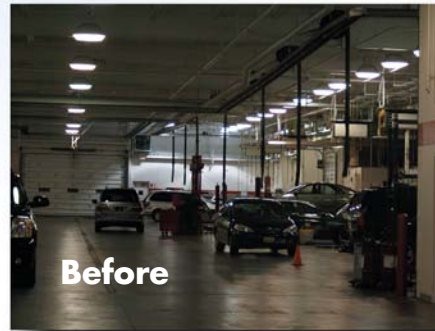

Bring Daylight to Night and

WLS Lighting's Natural White®

1. High CRI Lighting (90+) with the color of Natural Sunlight (5000° K)
   - 90% Lumen Maintenance (.90 light loss factor)
   - Superior color rendering - objects appear as they would outdoors
   - Work spaces look 13% brighter; tasks, such as reading, become easier to perform
   - Excellent color uniformity and stability over life of lamp due to the unique arc tube design
2. Merchandise and signage are protected from fading with UV Shield® technology - blocks nearly all the UV output
   - Designed for open or enclosed luminaires
   - Shrouded arc tube with ANSI Type-O rating
   - Operate continuously without weekly shutdowns
   - Complies with 2005 NEC (National Electrical Code®)