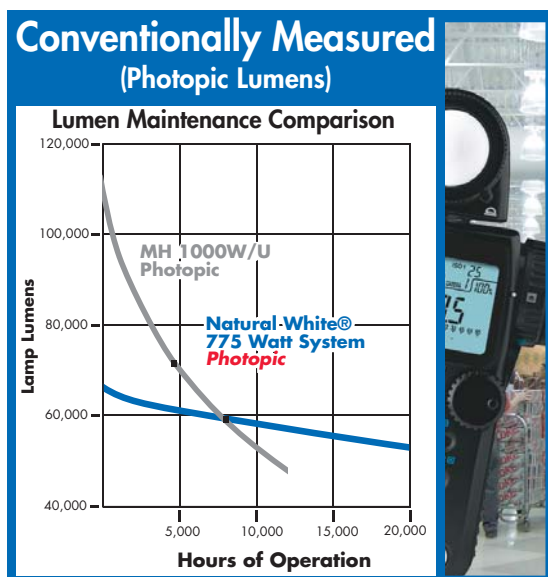

Daylight Indoors

Superior Color Rendering

What could be more natural than sunlight? WLS Lighting's pulse start Natural White® metal halide systems. With *Natural White*, blues are true blue, reds are more vibrant, whites are whiter, and skin tones appear as they do under sunlight. *Natural White* lamps, with a color temperature of 5000K and a CRI of 90+, bring daylight indoors!

WLS Lighting's *Natural White* systems have minimal light loss throughout their life. Compared to standard probe start metal halide systems, which lose up to 55% of their light through life, *Natural White* lamps lose only 20% of their initial lumens, comparable to fluorescent ratings. *Natural White* maintained lumen output remains virtually the same over the product's rated life, a first in the metal halide industry.

- **Minimal Loss of Light Over Time**
- **90% lumen maintenance!**