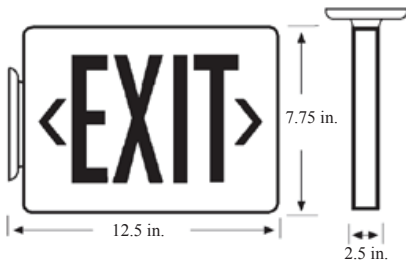

XTE SERIES LED EXIT SIGN

DIMENSIONS

SPECIFICATIONS

The XTE LED exit sign series is a versatile, energy efficient exit sign for most applications.

FEATURES

- Universal 120/277 VAC operation on EX model.
- Battery Backup
- Damp location rated.
- Universal canopy included.
- 130 Volt exit sign lamps.
- Universal K/O chevrons.

ORDERING INFORMATION SELECT APPROPRIATE CHOICE FROM EACH COLUMN TO FORMULATE ORDER CODE. Refer to example below.

SERIES	CANOPY	NUMBER OF FACES	LINE VOLTAGE	LETTER COLOR	HOUSING COLOR
XTE	U - Universal mounting canopy included	1 - Single Face 2 - Double Face	120V 277V	R - Red G - Green RG - Red and Green Lenses included	W - White B - Black