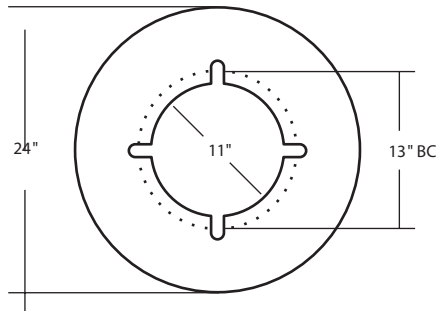

### ORDERING INFORMATION

SELECT APPROPRIATE CHOICE FROM EACH COLUMN TO FORMULATE ORDER CODE. Refer to example below.

POLE SERIES	HEIGHT	FINISH
DAC - Tapered	8'	<b>BRZ</b> - Bronze <b>BLK</b> - Black <b>PLT</b> - Platinum <b>BUF</b> - Buff <b>WHT</b> - White <b>GRN</b> - Green <b>CC</b> - Custom Color
	9'	
	10'	
	11'	

**DAC-Tapered**

**11**

**BLK**

(EXAMPLE ORDER)

**ORDER :**

**WLS-DAC-Tapered** \_\_\_\_\_

Bolt circle pattern subject to change. Please consult factory for specific anchor bolt template.

Approved By: \_\_\_\_\_ Project Name: \_\_\_\_\_