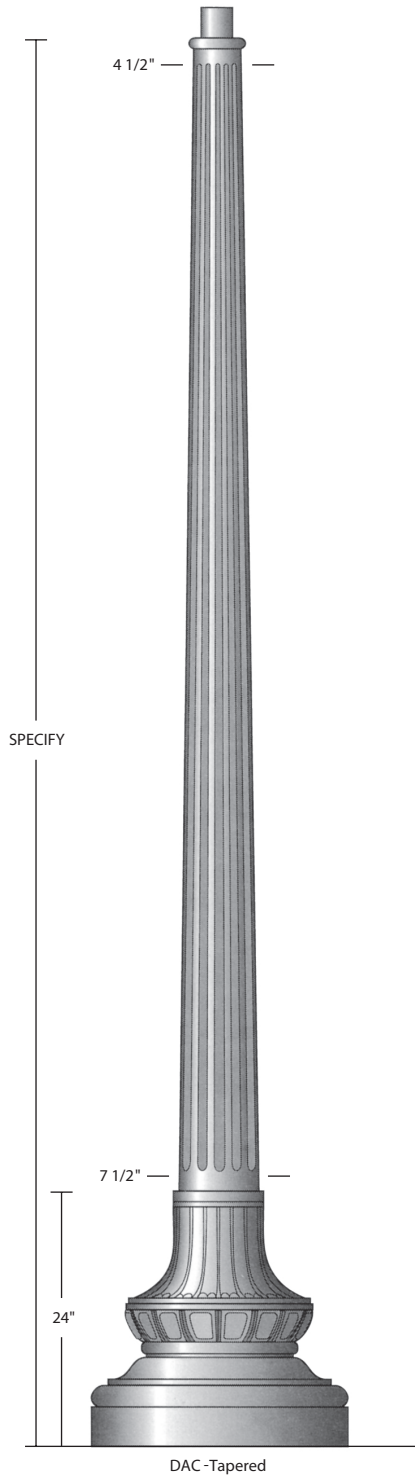

# DAC SERIES TAPERED

## SPECIFICATIONS

**CONSTRUCTION** - Durable corrosion resistant cast aluminum base with hand hole and cover. The pole is made of heavy-wall fluted, tapered cast aluminum.

### ORDERING INFORMATION

SELECT APPROPRIATE CHOICE FROM EACH COLUMN TO FORMULATE ORDER CODE. Refer to example below.

POLE SERIES	HEIGHT	FINISH
DAC - Tapered	8'	<b>BRZ</b> - Bronze <b>BLK</b> - Black <b>PLT</b> - Platinum <b>BUF</b> - Buff <b>WHT</b> - White <b>GRN</b> - Green <b>CC</b> - Custom Color
	9'	
	10'	
	11'	

**DAC-Tapered**

**11**

**BLK**

(EXAMPLE ORDER)

**ORDER :**

**WLS-DAC-Tapered** \_\_\_\_\_

Bolt circle pattern subject to change. Please consult factory for specific anchor bolt template.

Approved By: \_\_\_\_\_ Project Name: \_\_\_\_\_