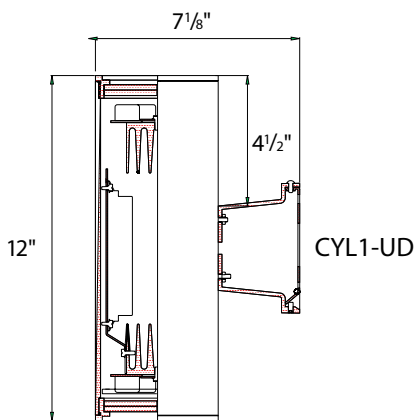

# CYL1 SERIES

LED UP / DOWN LIGHTING

**DIMENSIONS**

**SPECIFICATIONS**

**DESCRIPTION** - The CYL is a 4" direct/indirect wall mount LED cylinder to achieve illumination patterns on vertical walls or columns. The CYL is suitable for a wide variety of commercial, retail and institutional applications including building exterior, column, and corridor illumination. Suitable applications with ambient temperatures up to 30°C (86°F) during operation.

**HOUSING** - .125" thick seamless extruded aluminum cylinder with diecast aluminum, arm, and mounting bracket. Interlocking parts insure proper cylinder alignment. Gasketed die cast lens ring is threaded to screw into cylinder for snug fit. The rings are provided with anti-rotation set screws that lock them in place. Durable powder coated paint finish. Specify: matte black, matte white, bronze, or WLS's exclusive Zet, metallic silver.