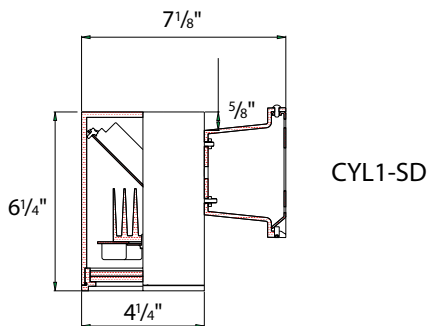

# CYL1 SERIES

LED UP / DOWN LIGHTING

**DIMENSIONS**

**SPECIFICATIONS**

**DESCRIPTION** - The CYL is a 4" direct/indirect wall mount LED cylinder to achieve illumination patterns on vertical walls or columns. The CYL is suitable for a wide variety of commercial, retail and institutional applications including building exterior, column, and corridor illumination. Suitable applications with ambient temperatures up to 30°C (86°F) during operation.

**HOUSING** - .125" thick seamless extruded aluminum cylinder with diecast aluminum, arm, and mounting bracket. Interlocking parts insure proper cylinder alignment. Gasketed die cast lens ring is threaded to screw into cylinder for snug fit. The rings are provided with anti-rotation set screws that lock them in place. Durable powder coated paint finish. Specify: matte black, matte white, bronze, or WLS's exclusive Zet, metallic silver.